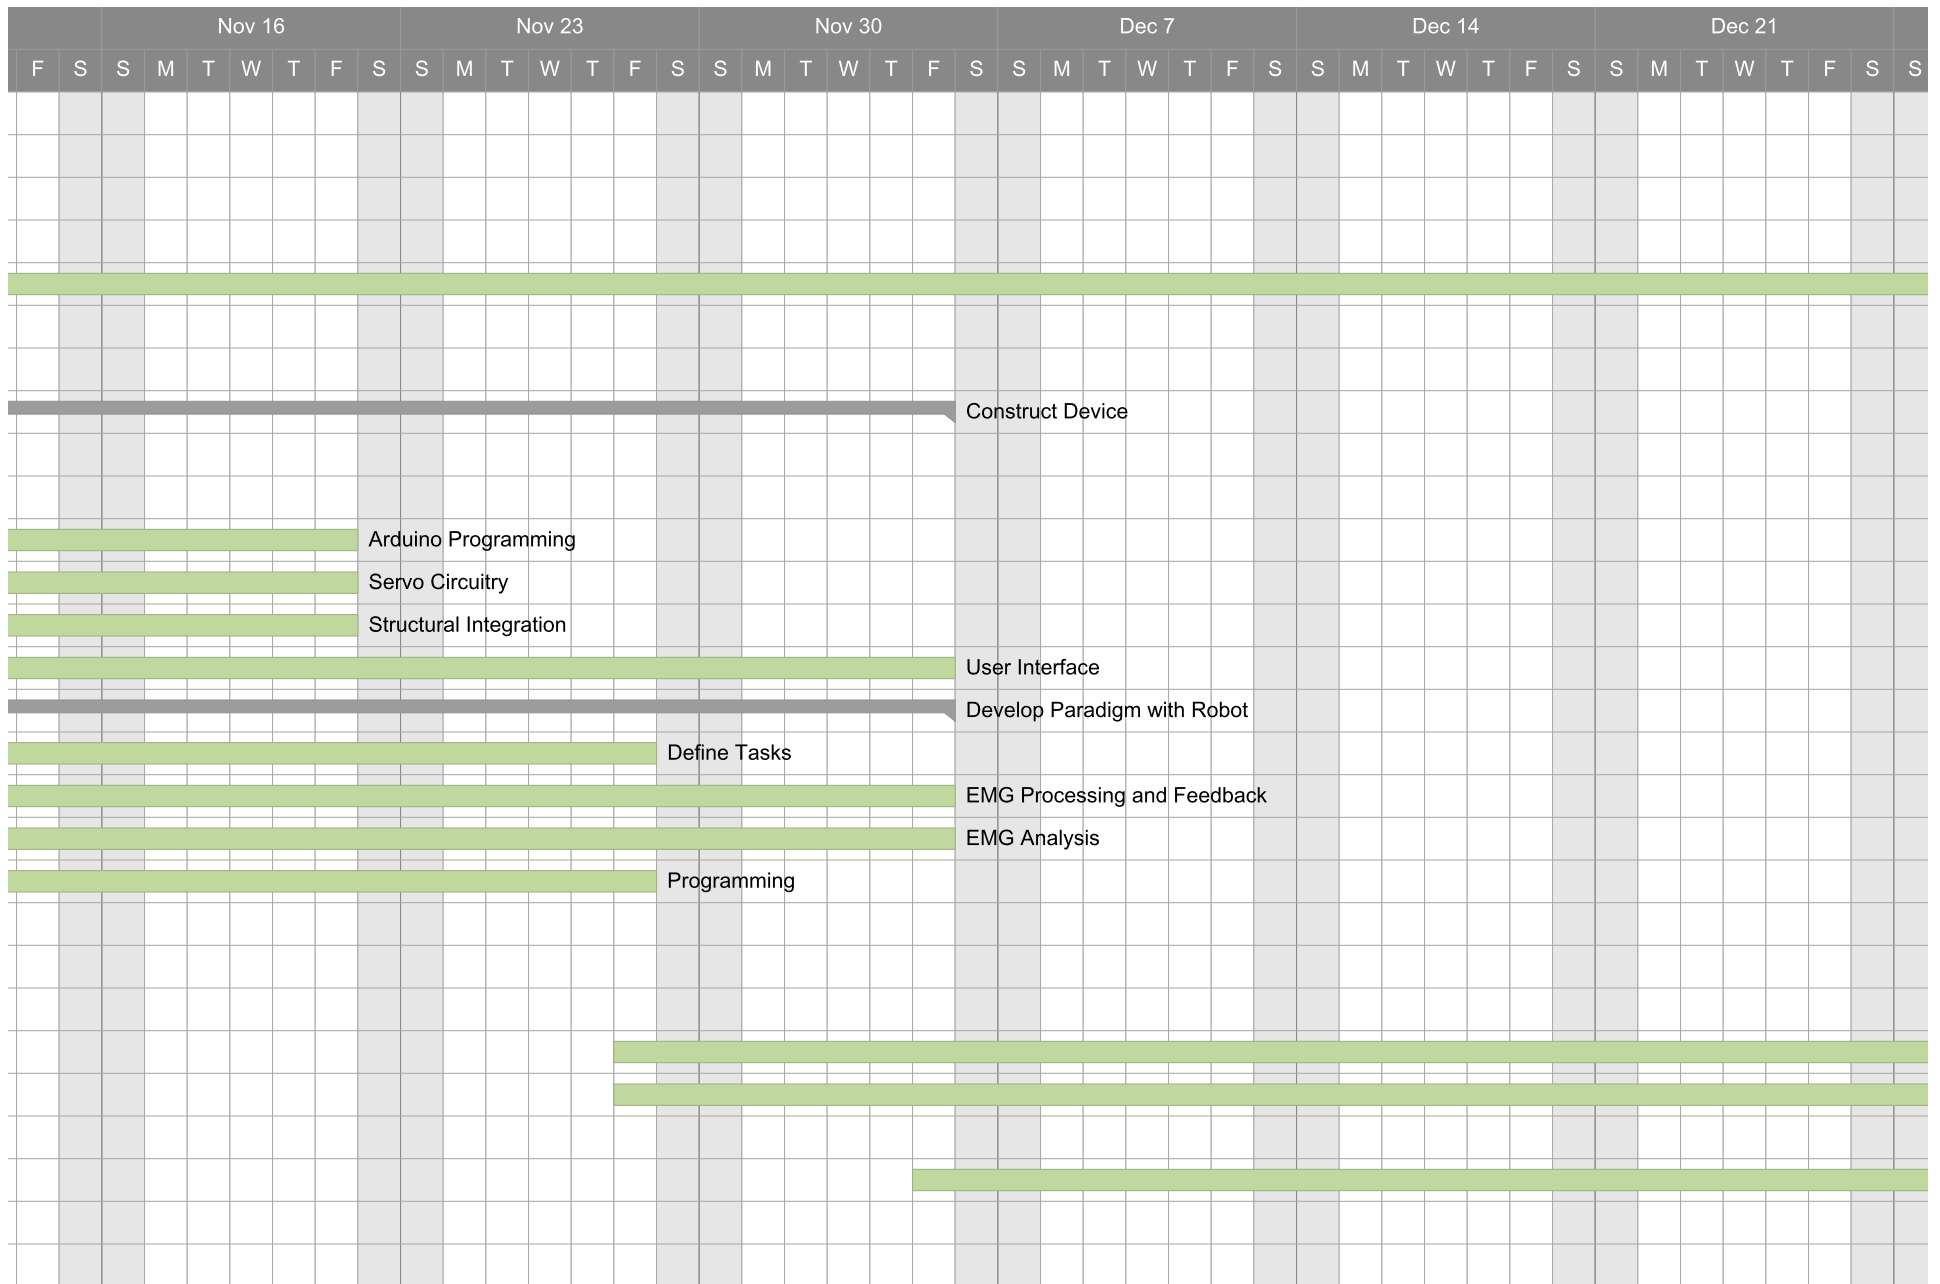

Team 1 Gantt Chart

Mar 29							Apr 5							Apr 12							Apr 19							Apr 26						
S	M	T	W	T	F	S	S	M	T	W	T	F	S	S	M	T	W	T	F	S	S	M	T	W	T	F	S	S	M	T	W	T	F	S
															</																			