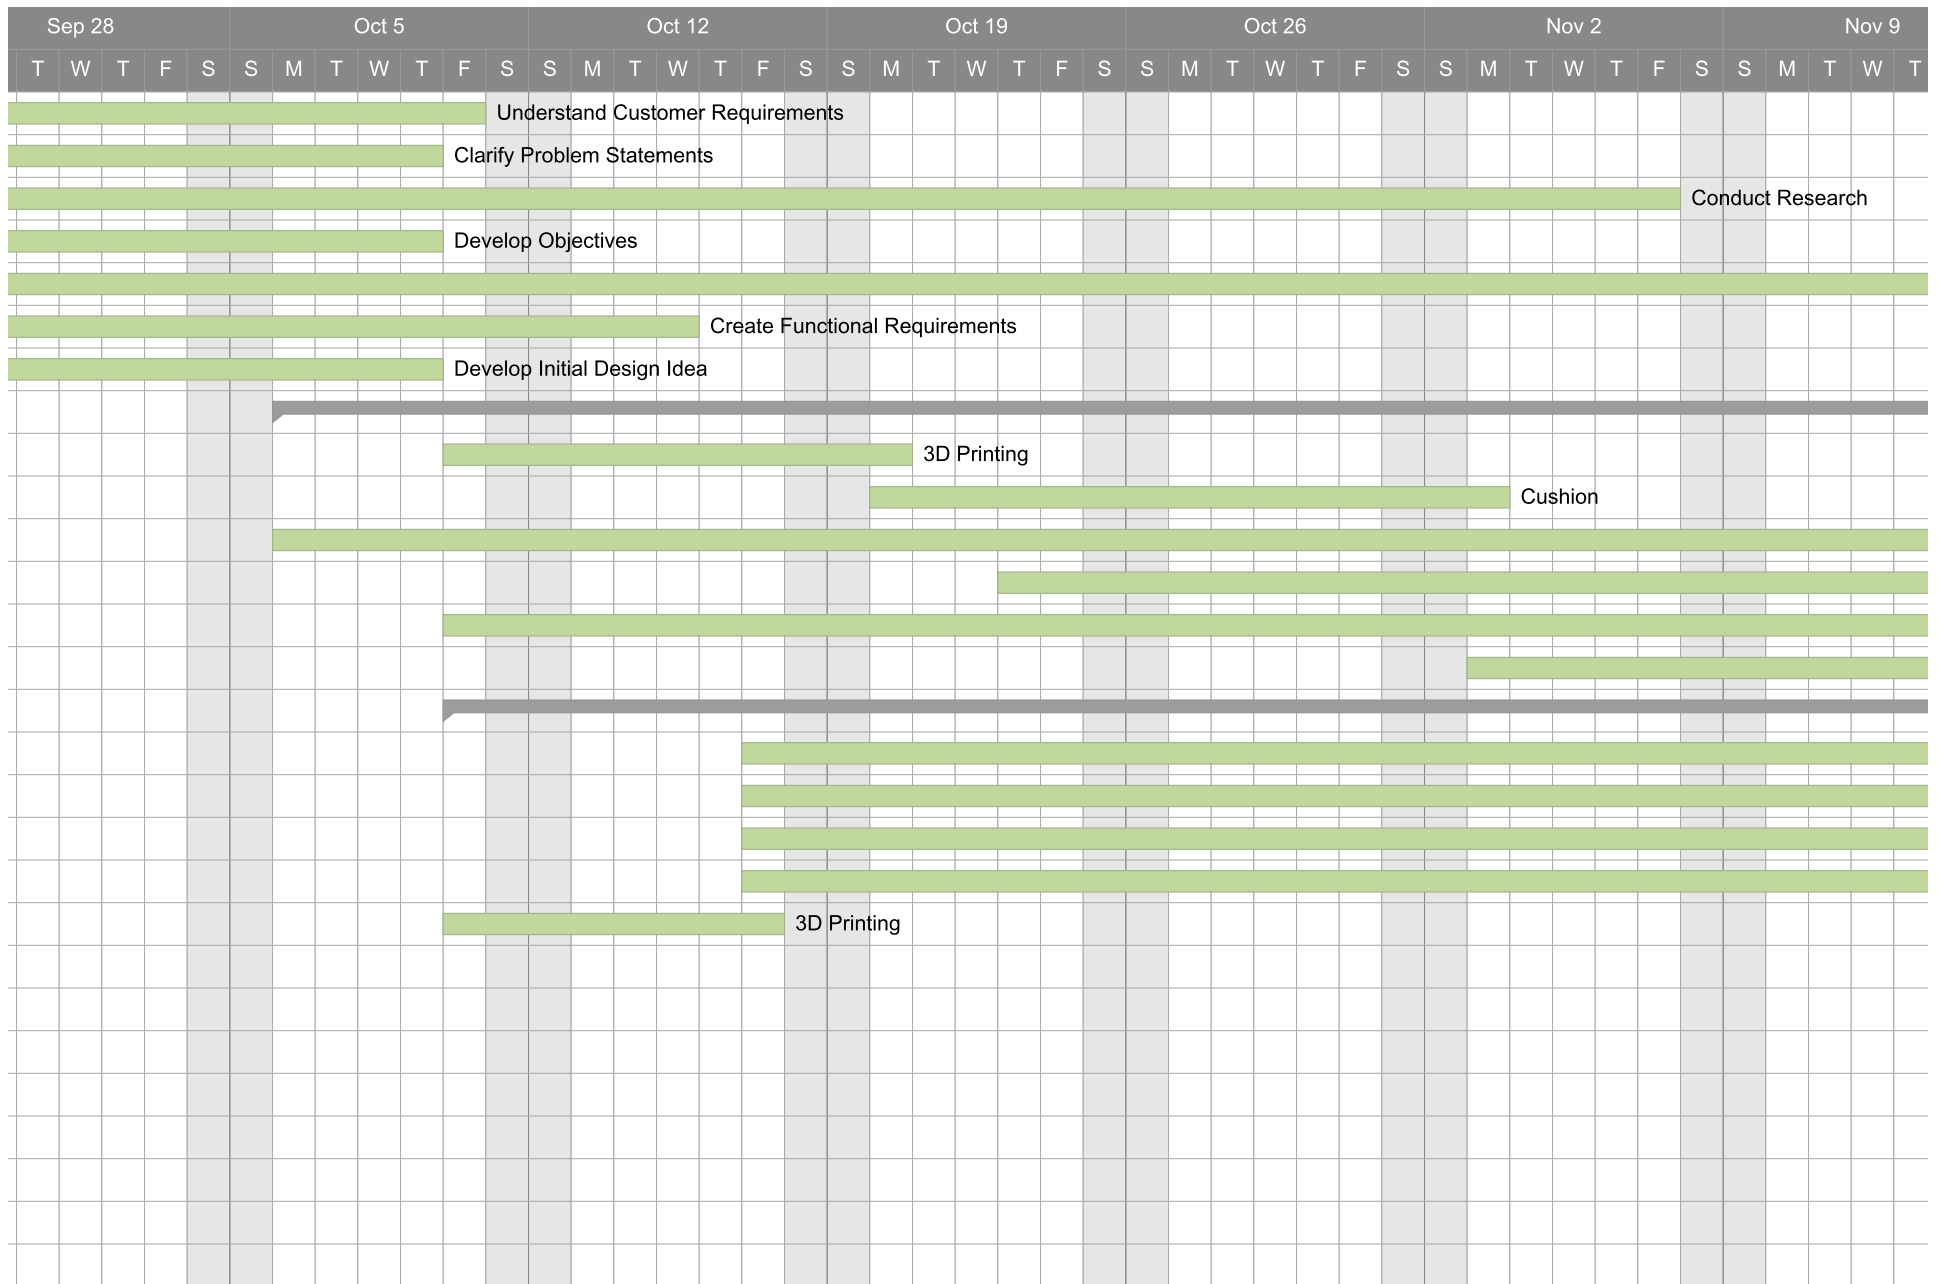

Team 1 Gantt Chart

Mar 29							Apr 5							Apr 12							Apr 19							Apr 26						
S	M	T	W	T	F	S	S	M	T	W	T	F	S	S	M	T	W	T	F	S	S	M	T	W	T	F	S	S	M	T	W	T	F	S
															</																			